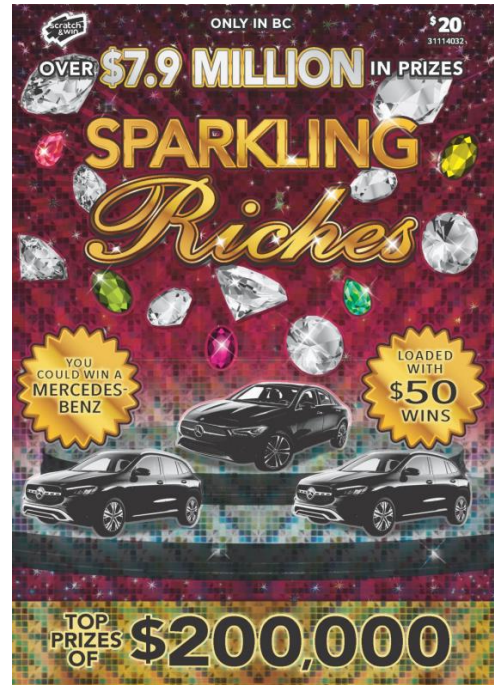

Scratch & Win – Coming Soon

\$20 Sparkling Riches II

What is it?

\$20 Sparkling Riches II

Ticket Type:

Activation Ticket

Important Dates:

Pre-Order: Aug 6-19, 2024

Launch: Sept 3, 2024

Key Highlights:

- Two Top Prizes of \$200,000
- Chances to win 1 of 4 Mercedes Benz cars
- Loaded with \$50 wins
- Over \$7.9M in prizes
- Approximate Odds of Winning: 1 in 3.20

The quantity of tickets distributed may vary and could affect the published odds/prizes. Ticket(s) may not be to scale or exactly as shown. In the event of a discrepancy between the odds posted on this information sheet and the official information from BCLC, the latter shall prevail

GAME 4 – Fast \$100: Scratch the GAME 4 play area. Find three (3) identical symbols, win the PRIZE shown. Find a “” symbol, win \$100 instantly!

GAMES 5-8 – Radiant Riches: Scratch the GAMES 5-8 play areas. Find three (3) identical symbols within the same GAME, win the corresponding PRIZE for that GAME.