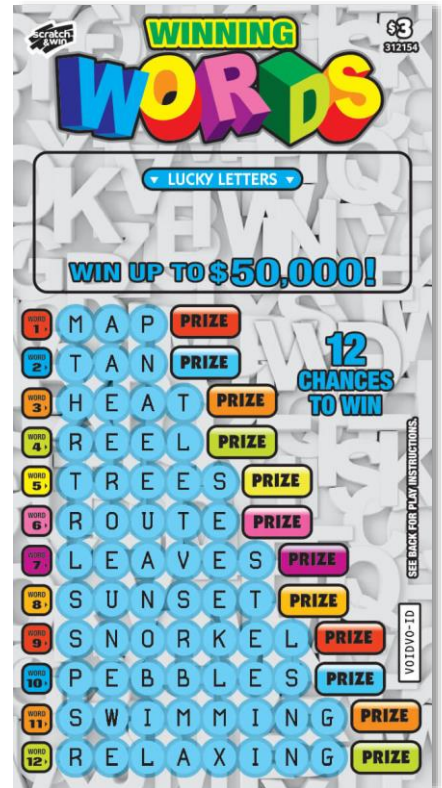

Scratch & Win – Coming Soon

\$3 Winning Words II

What is it?

\$3 Winning Words II

Important Dates:

Pre-Order: Nov 7-18, 2022

Launch: Jan 3, 2023

Key Highlights:

- Top Prize of \$50,000
- Approximate Odds of Winning: 1 in 3.90

The quantity of tickets distributed may vary and could affect the published odds/prizes. Ticket(s) may not be to scale or exactly as shown. In the event of a discrepancy between the odds posted on this information sheet and the official information from BCLC, the latter shall prevail

Contact your Territory Manager or
Lottery Hotline: [1-800-667-1649](tel:1-800-667-1649)

Scratch & Win – Coming Soon

\$3 Winning Words II

More Details

Prize Level & Odds

Game Code:	312154
Price:	\$3
Launch Date:	Jan 3, 2023
Pre Order Date:	Nov 7-18, 2022
Prize Range:	Free \$3 Ticket to \$50,000
Approx. Odds of Winning:	1 in 3.90
Total Number of Tickets:	750,000
Tickets per Pack:	50
UPC:	6 26010 12154 4
Expiry Date:	Sept 3, 2024

Contact your Territory Manager or
Lottery Hotline: **1-800-667-1649**

Scratch & Win – Coming Soon

\$3 Winning Words II

How to Play:

1. Scratch all of the LUCKY LETTERS, then scratch all of the letters found in any of the twelve (12) WORDS which match the LUCKY LETTERS. (For example, if you uncover an “A” in the LUCKY LETTERS, scratch every “A” found in WORDS 1-12.)
 2. If you have scratched all the letters within one (1) complete WORD, you win the corresponding PRIZE for that WORD.
- Letters combined to form a complete WORD must appear in an unbroken horizontal sequence of letters within the same horizontal WORD line.
 - Only letters within the same line that are matched to the LUCKY LETTERS can be used to form a complete WORD.
 - Word within words are not eligible.