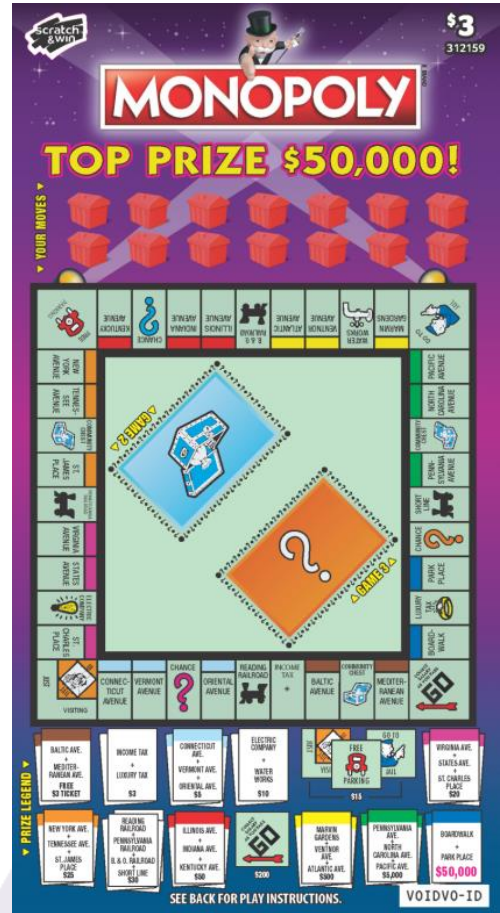

Scratch & Win – Coming Soon

\$3 Monopoly™ X

What is it?
\$3 Monopoly X

Important Dates:
Pre-Order: Feb 6-17, 2023
Launch: Mar 6, 2023

Key Highlights:

- Top Prize of \$50,000
- Approximate Odds of Winning: 1 in 3.90

The quantity of tickets distributed may vary and could affect the published odds/prizes. Ticket(s) may not be to scale or exactly as shown. In the event of a discrepancy between the odds posted on this information sheet and the official information from BCLC, the latter shall prevail

Contact your Territory Manager or
Lottery Hotline: **1-800-667-1649**

Scratch & Win – Coming Soon

\$3 Monopoly™ X

More Details

Game Code:	312159
Price:	\$3
Launch Date:	Mar 6, 2023
Pre Order Date:	Feb 6-17, 2023
Prize Range:	Free \$3 Ticket to \$50,000
Approx. Odds of Winning:	1 in 3.90
Total Number of Tickets:	100,000
Tickets per Pack:	50
UPC:	6 26010 12159 9
Expiry Date:	Nov 6, 2024

GAME 2

Scratch the GAME 2 play area. Match three (3) prize amounts, win that prize.

GAME 3

Scratch the GAME 3 play area. Match three (3) symbols, win the corresponding PRIZE.

The quantity of tickets distributed may vary and could affect the published odds/prizes. Ticket(s) may not be to scale or exactly as shown. In the event of a discrepancy between the odds posted on this information sheet and the official information from BCLC, the latter shall prevail