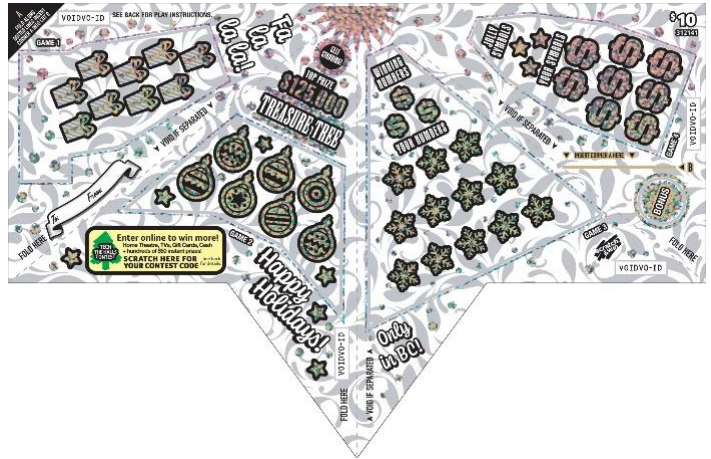

## \$10 Treasure Tree II

#### \$10 Treasure Tree II

### How to Play:

**GAME 1:** Scratch the entire GAME 1 play area. Find three(3) identical prize amounts, win that prize.

**GAME 2:** Scratch the entire GAME 2 play area. Uncover a “” symbol, win the corresponding prize instantly.

**GAME 3:** Scratch the entire GAME 3 play area. Match any of YOUR NUMBERS to any of the WINNING NUMBERS, win the corresponding prize for that NUMBER. Find a “” symbol, win two (2) times the corresponding prize. Find a “” symbol, win five (5) times the corresponding prize.