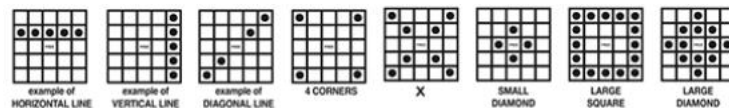

THE QUANTITY OF TICKETS DISTRIBUTED MAY VARY AND COULD AFFECT PUBLISHED ODDS/PRIZES. TICKET(S) MAY NOT BE TO SCALE OR EXACTLY AS SHOWN. FOR MORE INFORMATION, PLEASE CONTACT YOUR BCLC TERRITORY MANAGER OR LOTTERY SUPPORT HOTLINE AT 1-800-667-1649. IN THE EVENT OF A DISCREPANCY BETWEEN THE ODDS POSTED ON THIS INFORMATION SHEET AND THE OFFICIAL INFORMATION FROM BCLC, THE LATTER SHALL PREVAIL.

GAMES 2-4

1. Scratch the GAMES 2–4 CALLER'S CARD including the BONUS NUMBERS; then scratch the FREE space on each of CARDS 5 through 16 and the MULTIPLIER CARD.
2. On each of CARDS 5 through 16 and the MULTIPLIER CARD, scratch the corresponding numbers uncovered in the GAMES 2–4 CALLER'S CARD and BONUS NUMBERS.
3. If on any of CARDS 5 through 16, you match all numbers in a complete horizontal, vertical or diagonal line; or an X; or four corners on CARDS 5 through 8 and CARDS 13 through 16 only; or a SMALL DIAMOND pattern on CARDS 9 through 12 only; or a LARGE SQUARE pattern on CARDS 9 through 12 only; or a LARGE DIAMOND pattern on CARDS 13 through 16 only, you win the corresponding prize in the prize legend on the side of that CARD.

GAME 2 MULTIPLIER CARD

4. If you win on CARDS 5 through 8 and you match all numbers in a horizontal row on the MULTIPLIER CARD, multiply your PRIZE by the corresponding MULTIPLIER.

NOTE: Only one prize may be claimed per CARD.

FAST CASH BONUS

Scratch the FAST CASH BONUS play area. Find any prize amount, win that prize.