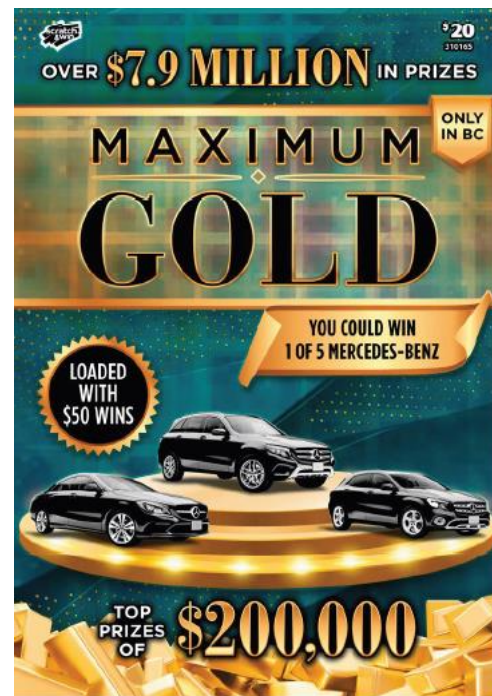

Scratch & Win Coming Soon Ticket Information

\$20 Maximum Gold

Game Code:	310165
Price:	\$20.00
Tentative Launch Date:	March 1, 2021
Tentative Pre-Order Date:	February 1 – 12, 2021
Prize Range:	\$20 to \$200,000
Approx Odds of Winning:	1 in 3.20
Total Number of Tickets:	600,000
Tickets Per Pack:	10
UPC:	6 26010 10165 2
Expiry Date:	November 1, 2022

Prize Levels & Odds

PRIZE	ODDS
\$20	11.74
\$30	26.60
\$40	22.49
\$50	7.55
\$60	833.33
\$75	303.03
\$100	172.41
\$120	740.74
\$200	2,142.86
\$500	1,522.84
\$1,000	25,000.00
\$5,000	600,000.00
\$15,000	600,000.00
\$50,000 (Coupe)	300,000.00
\$50,000 (SUV)	300,000.00
\$50,000 (Cash)	600,000.00
\$75,000 (Premium SUV)	600,000.00
\$200,000	300,000.00
Total	3.20

Tell your customers: Top Prizes of **\$200,000**

- Over 7.9 Million in prizes
- Loaded with \$50 wins
- Three chances to win one of five Mercedes-Benz

\$20

Scratch & Win Coming Soon Ticket Information

How to Play:

- GAME 1 – Card Match:** Scratch the GAME 1 play area. If any of YOUR NUMBERS match any of the WINNING NUMBERS, win the corresponding prize for that NUMBER.
- GAME 2 – Cash Wheel:** Scratch the GAME 2 play area. If any of YOUR SPINS match the LUCKY PRIZE, win that PRIZE.
- GAME 3 – Fast \$50:** Scratch the GAME 3 play area. Find three (3) identical symbols, win the PRIZE shown. Find a “” symbol, win \$50 instantly!
- GAME 4 – Fast \$100:** Scratch the GAME 4 play area. Find three (3) identical symbols, win the PRIZE shown. Find a “” symbol, win \$100 instantly!
- GAMES 5-8 – Golden 7’s:** Scratch the GAMES 5-8 play areas. Find three (3) identical symbols within the same GAME, win the PRIZE corresponding PRIZE for that GAME.
- GAME 9 – Break the Bank:** Scratch the GAME 9 play area. Find three (3) identical symbols, win the corresponding prize in the LEGEND.
- GAMES 10 - Luxury Match:** Scratch the GAME 10 play area. Find three (3) identical “” symbols, win a Mercedes-Benz GLC 300 4Matic SUV.