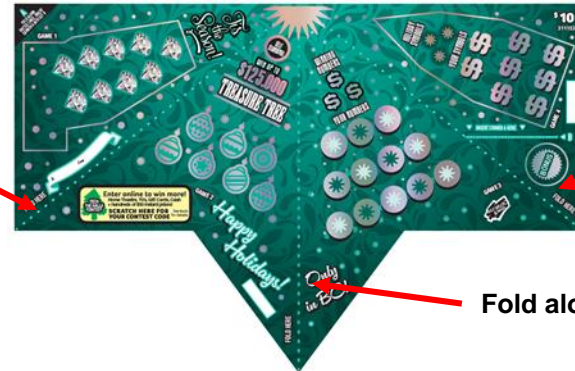

\$10

**Top Prize of
\$125,000**

See back for
folding
instructions

\$10 Treasure Tree Sample Ticket Set Up Instructions

1

Lay ticket flat, with the front of the ticket facing upwards

2

Fold inward along the dotted lines indicated by the arrows below, where it says "Fold Here"

Fold along this line.

Fold along this line.

Fold along this line.

3

Stand tree up and insert Corner A into Cut B where it says "INSERT CORNER HERE"

Corner A

Cut B