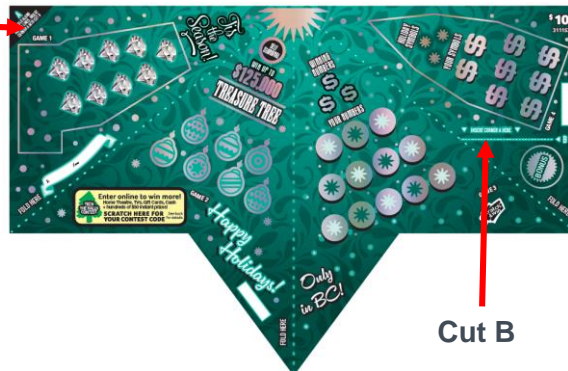

\$10

**Top Prize of
\$125,000**

See back for
folding
instructions

\$10 Treasure Tree Sample Ticket Set Up Instructions

1

Lay ticket flat, with the front of the ticket facing upwards

2

Fold inward along the dotted lines indicated by the arrows below, where it says "Fold Here"

Fold along this line.

Fold along this line.

Fold along this line.

3

Stand tree up and insert Corner A into Cut B where it says "INSERT CORNER HERE"

Corner A

Cut B