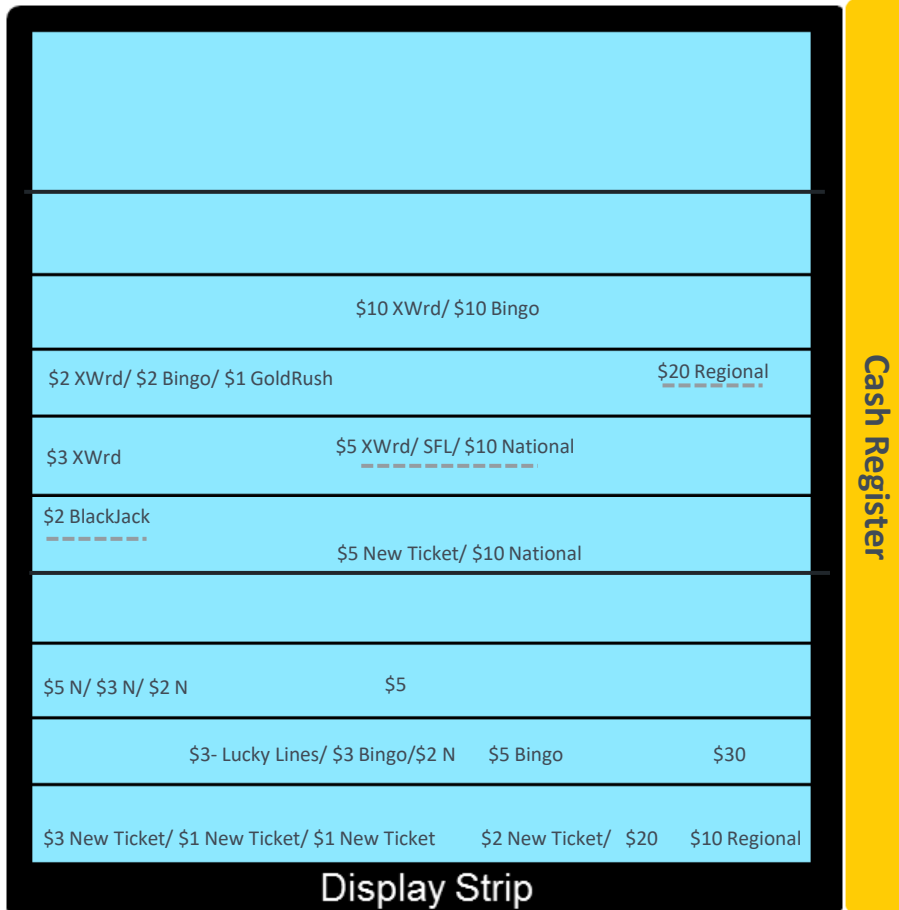

Shoppers Drug Mart | June 2026

SCRATCH & WIN DISPLAY CASE PLANOGRAM

Built-In Display Case Planogram

CRITICAL

Tickets in display may vary depending on location.

Tips for Sales Success:

- / Organize your tray as shown – it’s designed to give more space to high-value tickets.
- / **Merchandize your high-value tickets closest to the cash register.**
- / Do not put anything on top of the display case, especially covering high-value tickets.
- / Leave some pockets empty so that you can allow the ticket visuals to show when overlapped
- / Always keep your case fully merchandised.
- / Prevent out-of-stocks – call Hotline to place an emergency order between call days if needed.