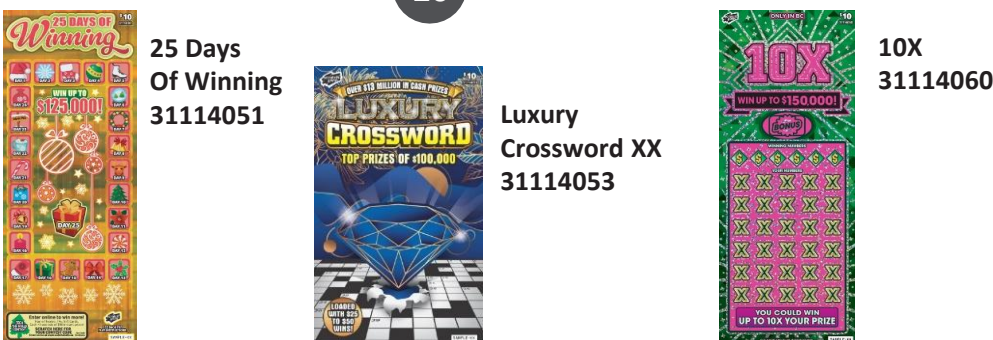

\$1

Lucky Gems II 31114037
 Candy Cane Cash IV 31114042
 Winter Wishes II 31114043
 Rollin In Riches 31114061

\$2

Holiday Cash II 31114047
 Cupcake Cash 31114065
 2X 31114058
 Christmas Tails II 31114048

\$3

Lucky Lines XIV (Orange) 31114036-01
 Shiny and Bright 31114041
 Reindeer Riches 31114050
 Super Crossword (Yellow/Red) 31114052-01
 777 III 31114054
 Scrabble VI 31114055

\$5

Bingo Multiplier VIII (Orange/Blue) 31114020-02
 Deluxe Crossword (Casino) 31114025-02
 Merry Money Multiplier IV 31114045
 Festive 777 31114045
 5X 31114059
 High Roller III 31114064
 Set for Life XI 37114040

\$10

25 Days Of Winning 31114051
 Luxury Crossword XX 31114053
 10X 31114060

\$20

Holiday Gift Pack XII 31114033

Return \$5 Set for Life XI (37114040)

Expiring September 4, 2026

Old ticket version (\$5 Set for Life XI - #37114040)

Our records show that some retailers are still selling **\$5 Set for Life XI (#37114040)**. This ticket expires **September 4, 2026**, and should no longer be sold. Please remove any remaining inventory from sale and return it to BCLC.