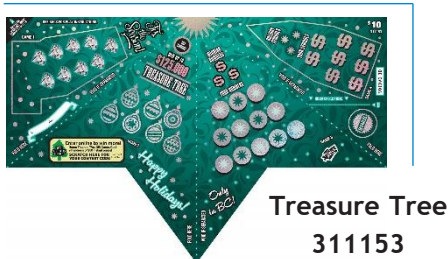

Treasure Tree
311153

$20