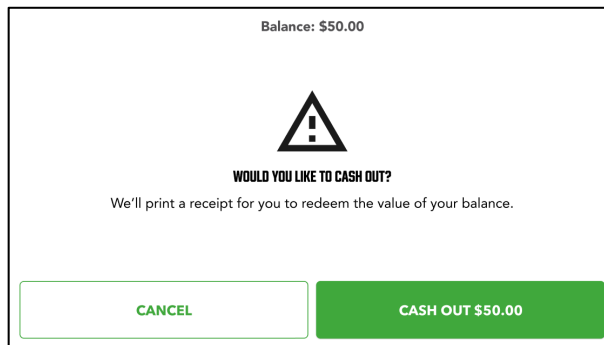

1. Insert **Cash** into the Bill Acceptor
2. Validate a **Winning Ticket or Voucher**

Cash

When the Player inserts cash into the Bill Acceptor, it automatically appears in their Wallet

Winning Ticket or Voucher

When the Player places a Winning Ticket or Voucher in the Ticket Scanner, they will have the option to add it to their Wallet by tapping **YES**

Players can validate **BOTH** Lotto Tickets (i.e. Keno, Lotto Max, Lotto 6/49) and PROLINE Tickets while in the PROLINE screen

Text or Call **Lottery Retail Support:**
1-800-667-1649

PROLINE Sports

Self-Serve Terminal Functionality

Wallet

Paying with Wallet

When the Player taps **Place Bet**, the SST will take payment from the Wallet first. **If there is a remaining balance**, the Player will have the option to pay with Cash, Credit or Debit.

Emptying Wallet

If there is a balance remaining on the Player's Wallet, they can get the remaining balance on a Voucher.

1. Tap **CASH OUT** button

2. A pop-up window will ask the Player to confirm that they want to cash out. Tap **CASH OUT** for a Voucher to print