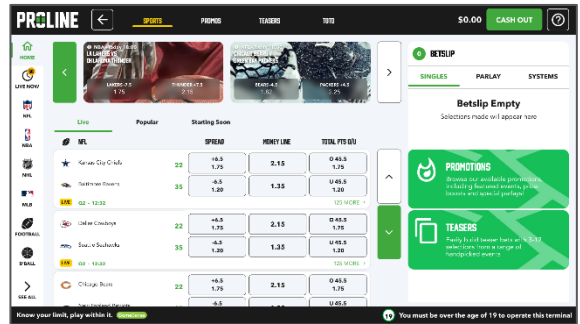

1

The screenshot shows the PROLINE Sports Home Page interface. At the top, the header includes the PROLINE logo, navigation tabs for SPORTS, PROMOS, TEASERS, and TOTO, a balance of \$0.00, a CASH OUT button, and a help icon. A side bar on the left contains icons for HOME, LIVE NOW, and various sports leagues (NFL, NBA, NHL, MLB, FOOTBALL, B'BALL, SEE ALL). The main content area features event cards for NBA (Lakers vs Thunder) and NFL (Chicago Bears vs Green Bay Packers) with odds. Below these are tabs for Live, Popular, and Starting Soon. A table of NFL games is displayed with columns for Spread, Money Line, and Total Points. On the right, there is a Betslip area showing 'Betslip Empty' and sections for Promotions and Teasers. A footer at the bottom contains the text 'Know your limit, play within it. GameSense' and a warning '19 You must be over the age of 19 to operate this terminal'.

Build Bet on BCLC PROLINE App

- Create a QR code via the BCLC PROLINE App and use the SST to pay

Build Bet on SST

- Use the SST to build and pay for a PROLINE or TOTO bet

Option 1: Build Bet on BCLC PROLINE App

1. Player makes selection on PROLINE App and creates QR Code
2. Brings mobile device to SST, selects PROLINE Lobby by tapping **Place a Sports Bet**

SST Touchscreen

PROLINE Home Page

3. Once the Player sees the PROLINE Home Page, they can place their mobile device in the Ticket Scanner slot of the SST to scan QR Code