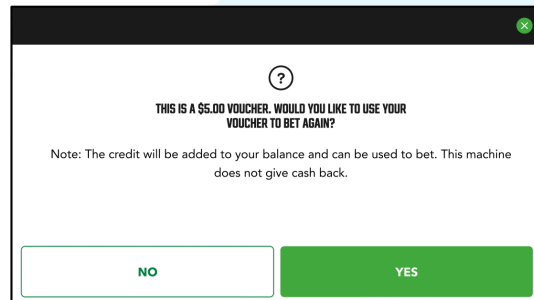

Players can validate **BOTH** Lotto Tickets (i.e. Keno, Lotto Max, Lotto 6/49) and PROLINE Tickets while in the PROLINE screen

Text or Call **Lottery Retail Support:**
1-800-667-1649