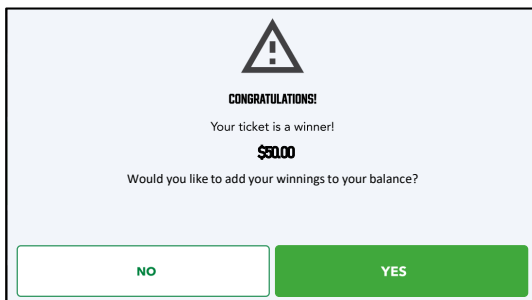

Players can validate **BOTH** Lotto Tickets (i.e. Keno, Lotto Max, Lotto 6/49) and PROLINE Tickets while in the PROLINE screen

Text or Call **Lottery Retail Support:**
1-800-667-1649