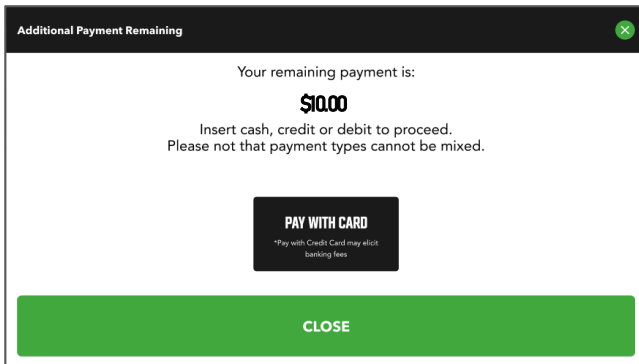

The right-hand side shows the 'BETSLIP' section with options for SINGLES, PARLAY, and SYSTEMS. A bet for Kansas City Chiefs @ Baltimore Ravens is selected with a \$10.00 wager, resulting in a potential payout of \$21.50. The 'PLACE BET' button is highlighted.

Cash, Credit or Debit

After tapping **Place Bet**, a pop-up will prompt the Player to pay.

Cash

To pay with Cash, the Player will insert Cash into the Bill Acceptor

- Bill Acceptor accepts \$5, \$10, \$20, \$50 & \$100 bills