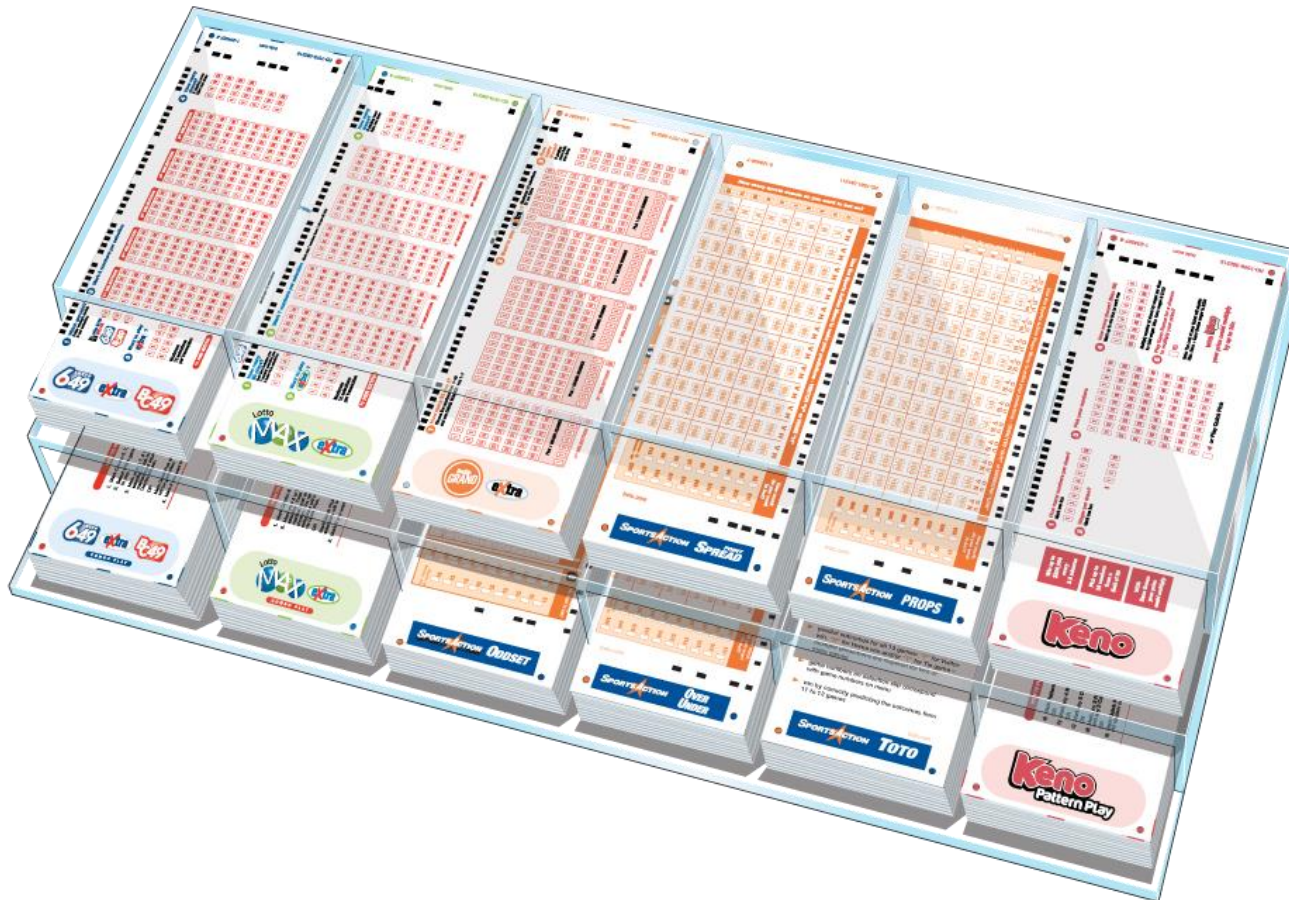

12 Part Planogram – Retail Stores Group

Effective May 11, 2019

Stand Alone
Plexi Holder