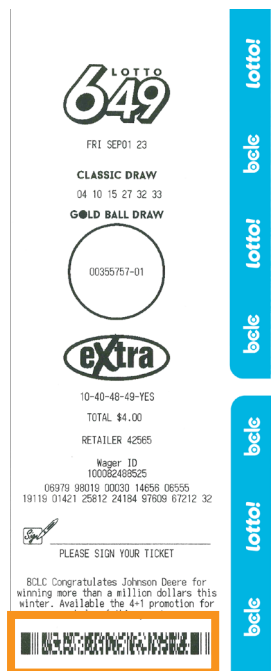

Validate/Cancel Online Tickets