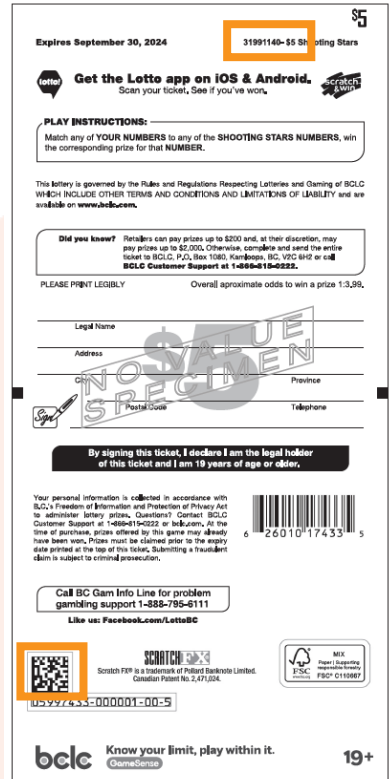

Activation Ticket

- 8-Digit Game Number
- Validation Matrix
- Sales Matrix

Text or call Lottery Retail Support:
1-800-667-1649