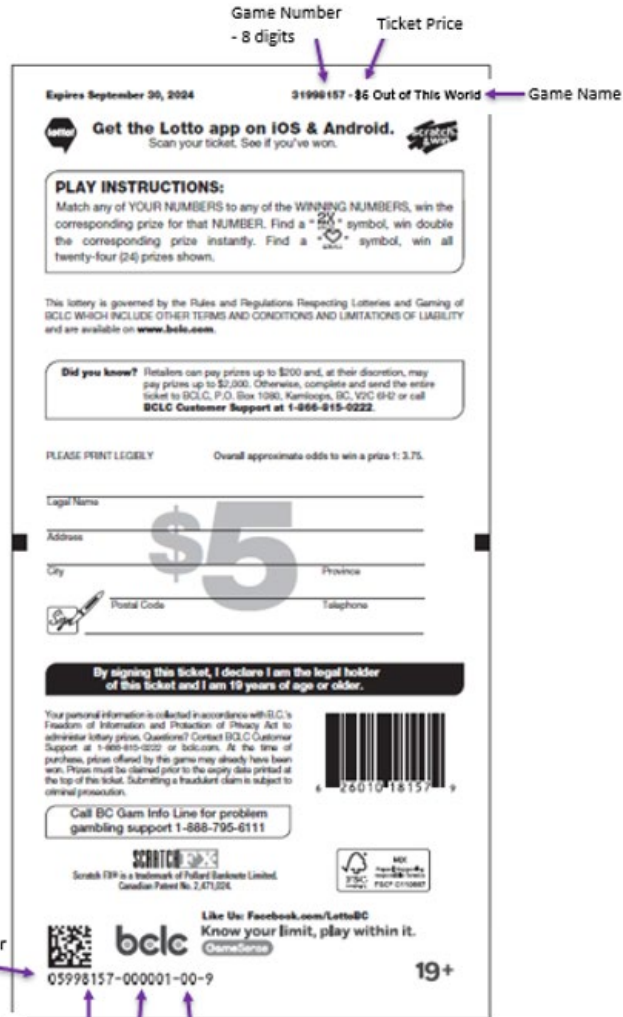

## Ticket Types and Features

### Pack and Ticket Numbers (Traditional & Activation Tickets)

- 6-Digit Book Number
- 2-Digit Ticket Number

Book Number -6 digits  
Ticket Number -2 digits

Barcode Version - 2 digits  
Last 6 digits of Game Number  
Book Number - 6 digits  
Ticket Number - 2 digits