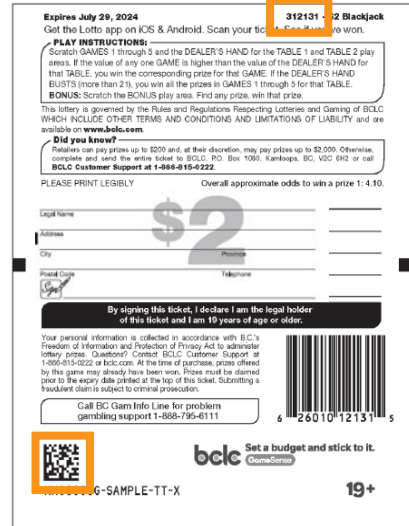

Scratch & Win

Ticket Types and Features

Traditional Ticket

- 6-Digit Game Number
- Validation Barcode
- Sales Matrix