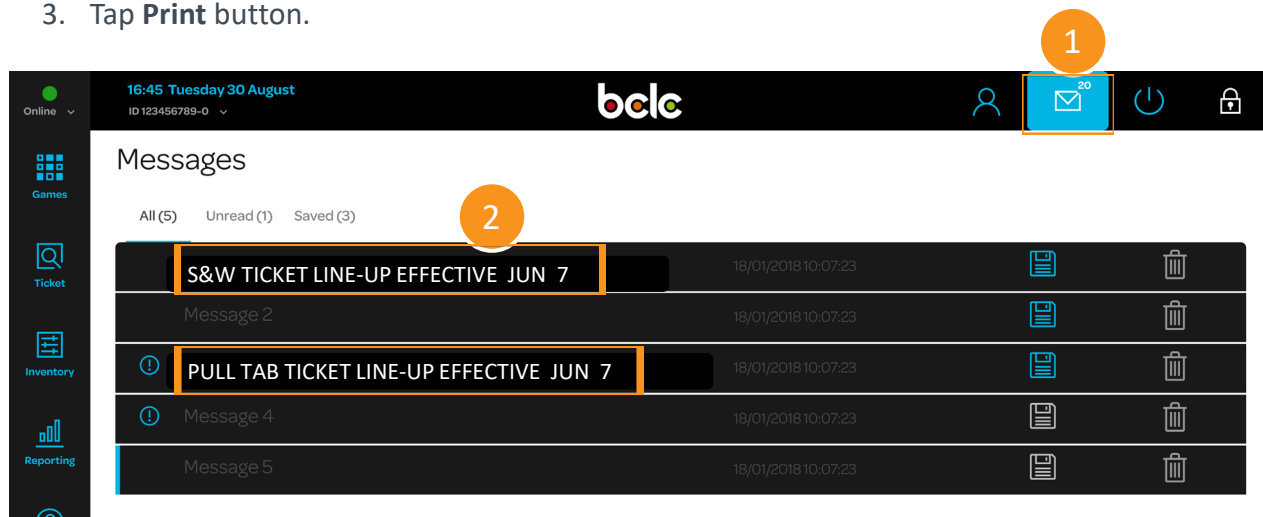

Note: Legend includes identifying Activation Tickets

Text or call Lottery Retail Support:
1-800-667-1649

Printing the Ticket Line-Up

Terminal Message Inbox

How to Print the Instant Ticket Line-Up:

1. Tap the **Messages** icon on the Navigation bar.
2. Tap to open the latest email with the Subject Line 'S&W/Pull Tab Ticket Line-Up Effective'
3. Tap **Print** button.