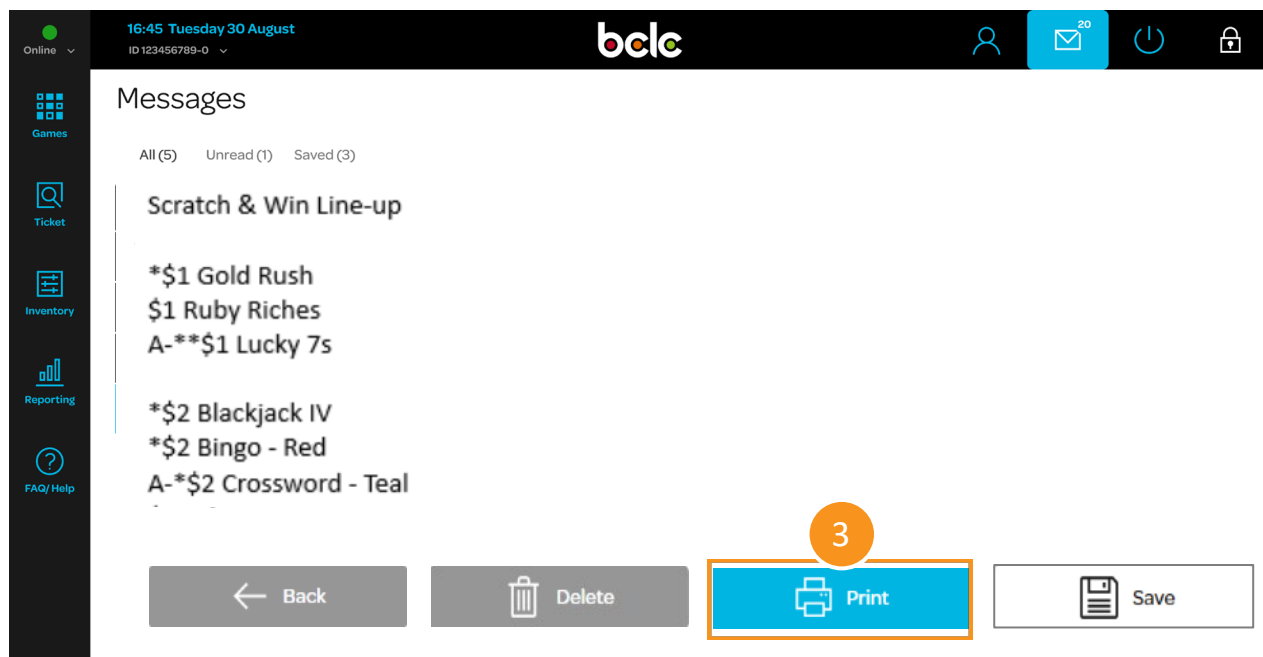

Scratch & Win Ticket Line-Up

sent to sites that sell Scratch & Win

S&W Ticket List	lotto!
*\$1 Gold Rush	
A-** \$1 Gems	lotto!
*\$2 Blackjack IV	
*\$2 Bingo	bele
A-*\$2 Crossword	
\$2 Money Multiplier II	
**\$2 Cupcake Cash	bele
*\$3 Lucky Lines XII	
*\$3 Bingo Blast - Mauve	bele
*\$3 Super Crossword	
** \$3 Loteria	lotto!
*\$5 Set for Life IX	
*\$5 Deluxe Crossword	bele
**\$5 Out of this World	
* - Base Ticket	
** - New Ticket	
A – Activation Ticket	lotto!

Note: Legend includes identifying Activation Tickets

Text or call Lottery Retail Support:
1-800-667-1649

Printing the Ticket Line-Up

Terminal Message Inbox

How to Print the Instant Ticket Line-Up:

1. Tap the **Messages** icon on the Navigation bar.
2. Tap to open the latest email with the Subject Line 'S&W/Pull Tab Ticket Line-Up Effective'
3. Tap **Print** button.