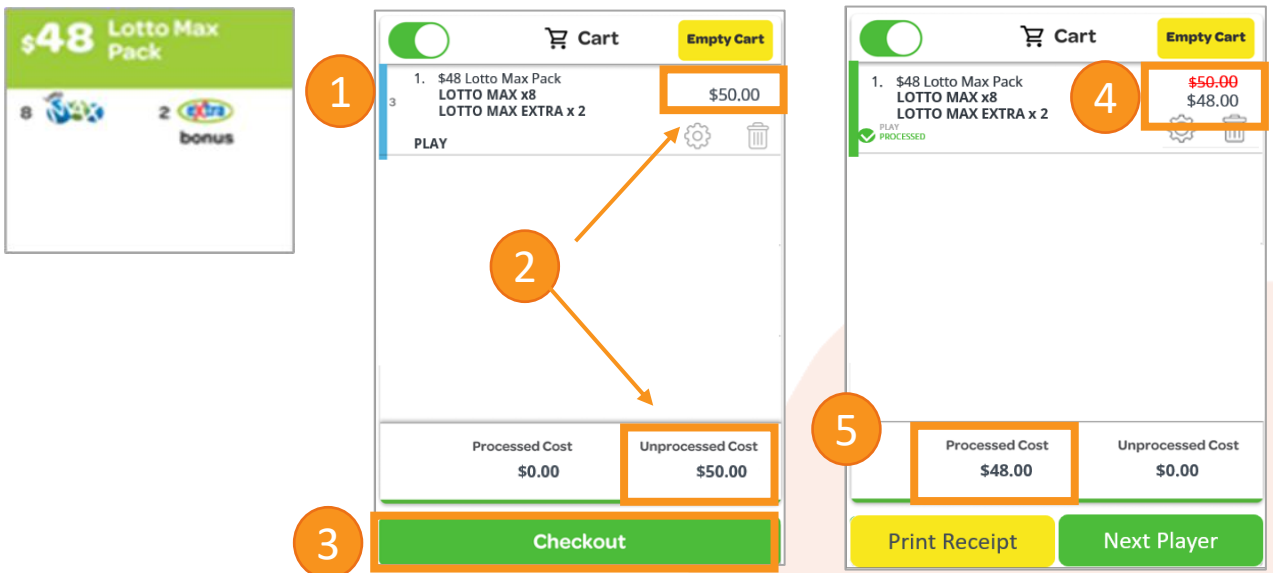

## Quick Pick Packages with a Bonus

This Information Sheet provides guidance on how Quick Pick Packages that include **Bonus** games appear and process on the lottery terminal with the **Cart On**.

The packages currently offering a bonus are the **\$120 Monthly Pack**, **\$100 Lotto Max Pack**, and **\$48 Lotto Max Pack**.

1. Quick Pick Package Play (with a Bonus game included) added to Cart.
2. Cart and Unprocessed Cost **DO NOT** reflect the **BONUS** offer.
3. Tap **Checkout**. Ticket(s) print.
4. **Bonus** offer is reflected in the Cart.
5. **Processed Cost** reflects the **final price**.

## Quick Pick Packages with Bonus Games

1. Quick Pick Package (with a Bonus game included) added to Cart.
2. Cart and Unprocessed Cost **DO NOT** reflect the **BONUS** offer.
3. Tap **Checkout**. Ticket(s) Print.
4. **Bonus** offer is reflected in the Cart.
5. **Processed Cost** reflects the **final price**.

**Must tap Checkout to get the final Processed Cost.**

**Note:** If the lottery terminal is toggled to **Cart Off**, then the Processed Cost will immediately show the final price. Ticket(s) will print upon tapping Checkout.