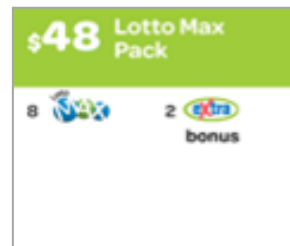

## Quick Pick Packages with a Bonus

This Information Sheet provides guidance on how Quick Pick Packages that include **Bonus** games appear and process on the lottery terminal with the **Cart On**.

The packages currently offering a bonus are the **\$120 Monthly Pack**, **\$100 Lotto Max Pack**, and **\$48 Lotto Max Pack**.

1. Quick Pick Package Play (with a Bonus game included) added to Cart.
2. Cart and Unprocessed Cost **DO NOT** reflect the **BONUS** offer.
3. Tap **Checkout**. Ticket(s) print.
4. **Bonus** offer is reflected in the Cart.
5. **Processed Cost** reflects the **final price**.