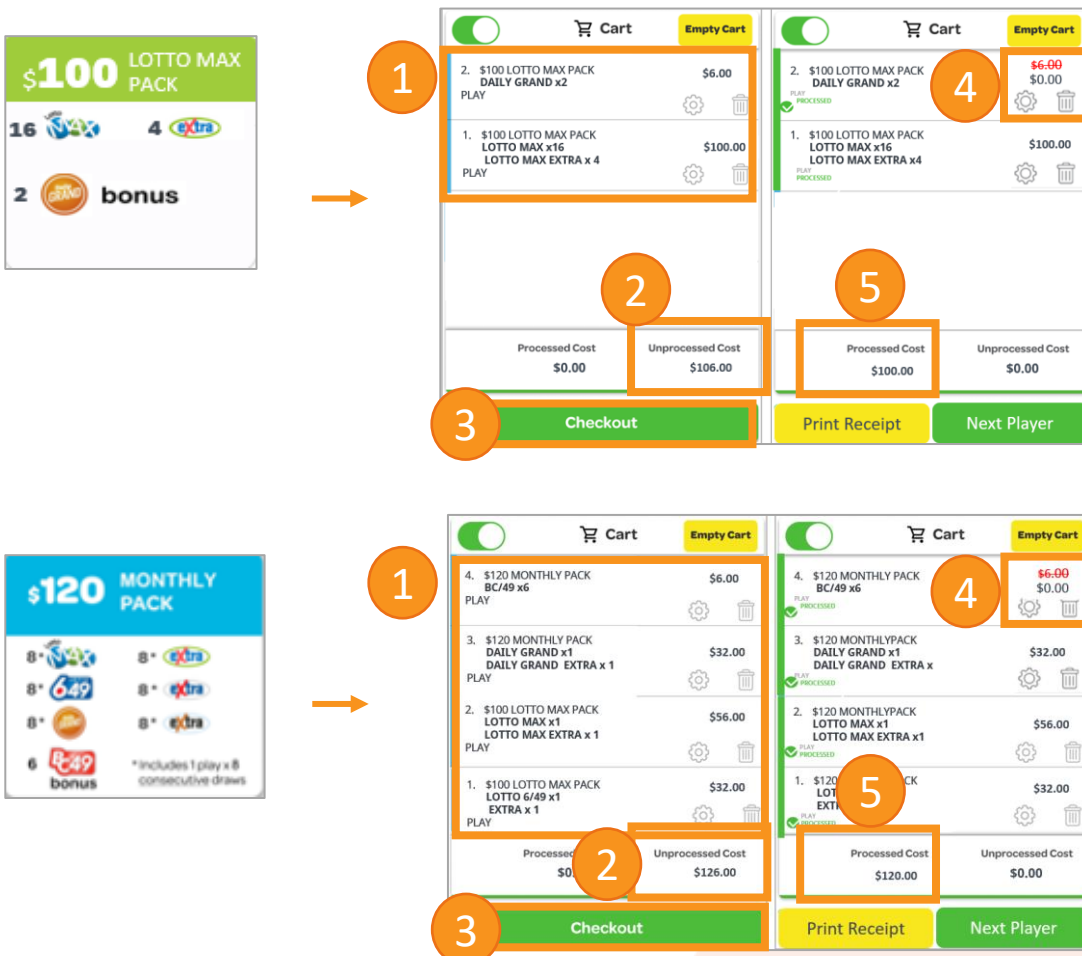

## Quick Pick Packages with a Bonus

This Information Sheet provides guidance on how Quick Pick Packages that include **Bonus** games appear and process on the lottery terminal with the **Cart On**.

The packages currently offering a bonus are the **\$120 Monthly Pack**, **\$100 Lotto Max Pack**, and **\$48 Lotto Max Pack**.

1. Quick Pick Package Play (with a Bonus game included) added to Cart.
2. Cart and Unprocessed Cost **DO NOT** reflect the **BONUS** offer.
3. Tap **Checkout**. Ticket(s) print.
4. **Bonus** offer is reflected in the Cart.
5. **Processed Cost** reflects the **final price**.

## Quick Pick Packages with Bonus Games

1. Quick Pick Package (with a Bonus game included) added to Cart.
2. Cart and Unprocessed Cost **DO NOT** reflect the **BONUS** offer.
3. Tap **Checkout**. Ticket(s) Print.
4. **Bonus** offer is reflected in the Cart.
5. **Processed Cost** reflects the **final price**.

**Must tap Checkout to get the final Processed Cost.**

**Note:** If the lottery terminal is toggled to **Cart Off**, then the Processed Cost will immediately show the final price. Ticket(s) will print upon tapping Checkout.