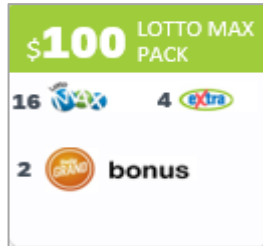

## Quick Pick Packages with a Bonus

This Information Sheet provides guidance on how Quick Pick Packages that include **Bonus** games appear and process on the lottery terminal with the **Cart On**.

The packages currently offering a bonus are the **\$120 Monthly Pack**, **\$100 Lotto Max Pack**, and **\$48 Lotto Max Pack**.

1. Quick Pick Package Play (with a Bonus game included) added to Cart.
2. Cart and Unprocessed Cost **DO NOT** reflect the **BONUS** offer.
3. Tap **Checkout**. Ticket(s) print.
4. **Bonus** offer is reflected in the Cart.
5. **Processed Cost** reflects the **final price**.