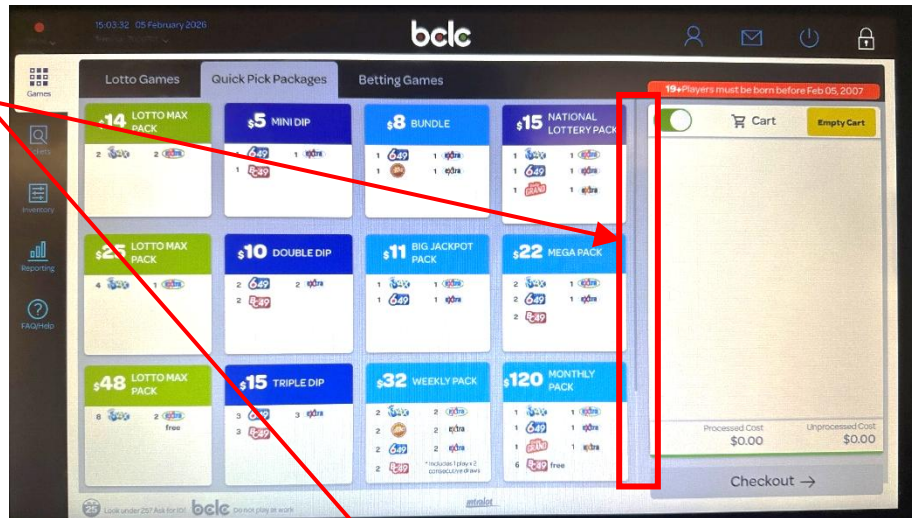

Using Your Lottery Terminal

Quick Pick Packages – Scrollbar

This Information Sheet outlines the available packages and important on-screen viewing notes.

Scrollbar

Quick Pick Packages Screen – Page 1

Quick Pick Packages Screen – Page 2

Scroll down to see the \$100 Lotto Max Pack on page 2!

Text or call Lottery Retail Support:
1-800-667-1649