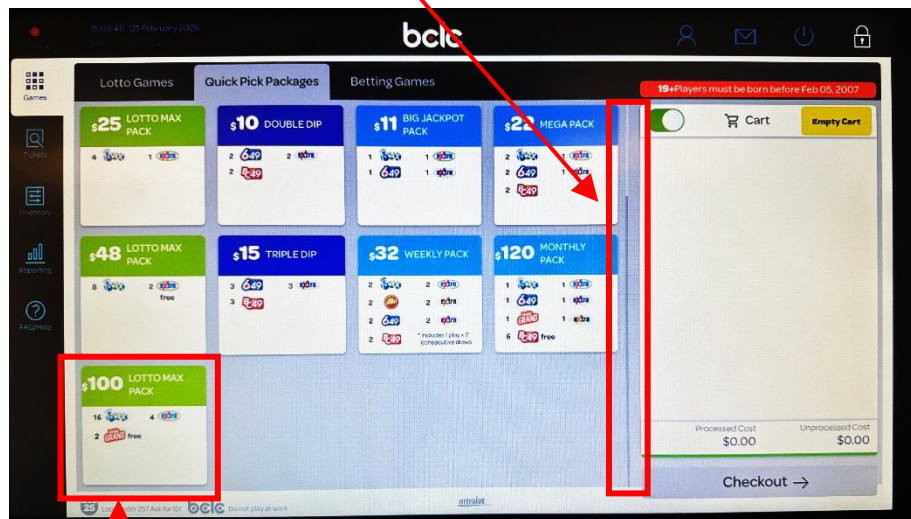

Using Your Lottery Terminal

Quick Pick Packages – Scrollbar

This Information Sheet outlines the available packages and important on-screen viewing notes.

Scrollbar

Quick Pick Packages Screen – Page 1

Quick Pick Packages Screen – Page 2